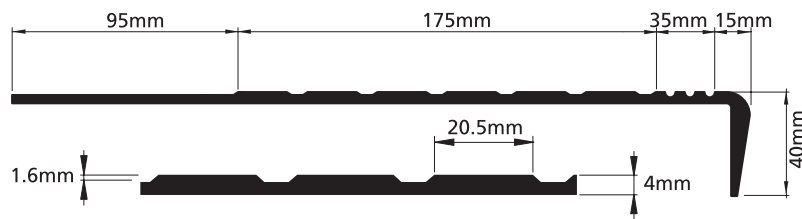

Stairs solutions

Cerama Tread

A x B x C (cm)

Homogeneous	4,0	122 x 32 x 4	10	2,4
-------------	-----	--------------	----	-----

Deco Tread

A x B x C (cm)

Homogeneous	4,0	122 x 32 x 4	10	2,4
-------------	-----	--------------	----	-----

Solval

8,4 x 1000

Double backing	3,0	8,4 x 1000	1	0,4
----------------	-----	------------	---	-----

Colour range available for **Deco Tread**, **Cerama Tread** and **Solval** is the same as **Studded Tiles** colour range.