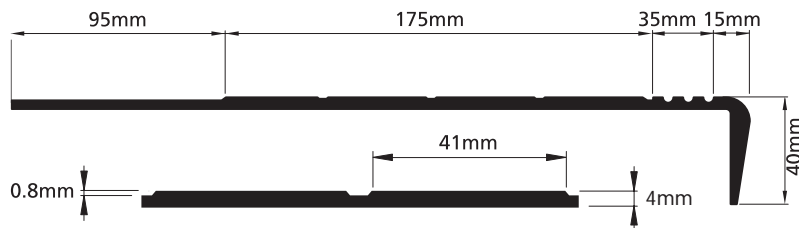

Stairs solutions

Cerama Tread

A x B x C (cm)

Homogeneous	4,0	122 x 32 x 4	10	2,4
-------------	-----	--------------	----	-----

Deco Tread

A x B x C (cm)

Homogeneous	4,0	122 x 32 x 4	10	2,4
-------------	-----	--------------	----	-----

Solval

8,4 x 1000

Double backing	3,0	8,4 x 1000	1	0,4
----------------	-----	------------	---	-----

Colour range available for **Deco Tread**, **Cerama Tread** and **Solval** is the same as **Studded Tiles** colour range.